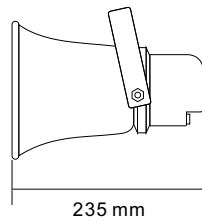

Weatherproof Horn Speaker

T-720B

Model	T-720B
Power Taps @100V	7.5W, 15W
Power Taps @70V	3.75W, 7.5W
Impedance	Black: Com White: 1.3K Ω Green: 670 Ω
SPL(1W/1M)	103dB \pm 3dB
Max. SPL (Rated W/1M)	115dB
Frequency Response (-10dB)	250-8KHz
Finish	Baffle: ABS, White
IP Rate	IP66
Dimensions	221 x 165 x 235mm
Weight	1.6Kg
Mounting	With mounting bracket fixed by screw