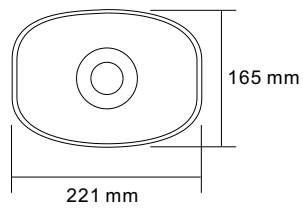

Weatherproof Horn Speaker

T-720B

Model	T-720B
Power Taps @100V	7.5W, 15W
Power Taps @70V	3.75W, 7.5W
Impedance	Black: Com White: 1.3K Ω Green: 670 Ω
SPL(1W/1M)	103dB \pm 3dB
Max. SPL (Rated W/1M)	115dB
Frequency Response (-10dB)	250-8KHz
Finish	Baffle: ABS, White
IP Rate	IP66
Dimensions	221 x 165 x 235mm
Weight	1.6Kg
Mounting	With mounting bracket fixed by screw