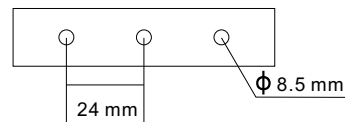

Weatherproof Horn Speaker

T-720B

Model	T-720B
Power Taps @100V	7.5W, 15W
Power Taps @70V	3.75W, 7.5W
Impedance	Black: Com White: 1.3K Ω Green: 670 Ω
SPL(1W/1M)	103dB \pm 3dB
Max. SPL (Rated W/1M)	115dB
Frequency Response (-10dB)	250-8KHz
Finish	Baffle: ABS, White
IP Rate	IP66
Dimensions	221 x 165 x 235mm
Weight	1.6Kg
Mounting	With mounting bracket fixed by screw