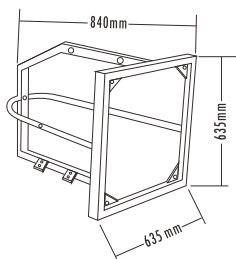

### T-2700MB

Mounting Bracket

Dimensions: 635 x 840mm

Model	T-2700
Power Taps @100V	150W
Power Taps @70V	75W
Impedance	Black: Com White: 67Ω
SPL(1W/1M)	104dB
Max. SPL (Rated W/1M)	124dB
Frequency Response (-10dB)	120~18KHz
Finish	Baffle: Organic resin, Black Grille: Steel, Black
Speaker Driver	12" x 1 1.3H x 1
IP Rate	IP x 6
Dimensions	576 x 576 x 830mm
Weight	31.5Kg
Mounting	With mounting bracket fixed by screw