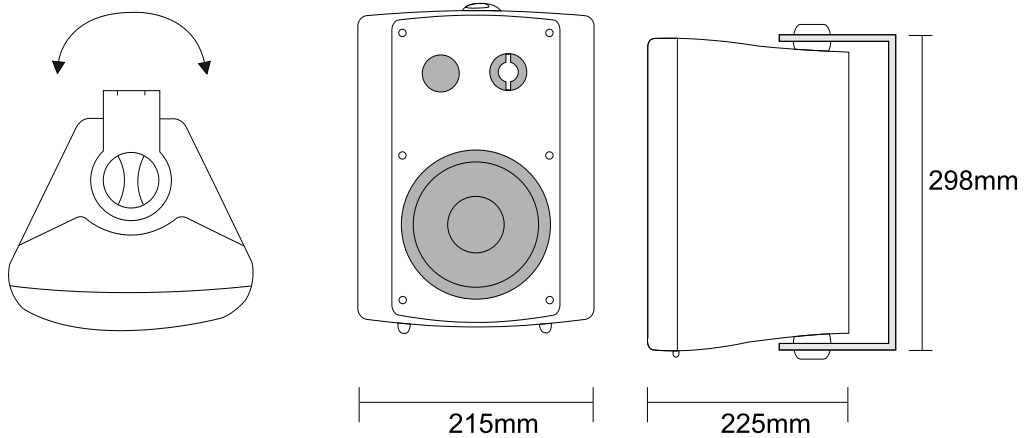

# Wall Mount Speaker

## T-776P

<b>Model</b>	T-776P
<b>Power Taps @100V</b>	5W, 10W, 20W, 40W
<b>Power Taps @70V</b>	2.5W, 5W, 10W, 20W, 40W
<b>Transformer Impedance</b>	2K $\Omega$ /1K $\Omega$ /500 $\Omega$ /250 $\Omega$ /122 $\Omega$
<b>Input</b>	70V/100V/8 $\Omega$
<b>SPL(1W/1M)</b>	94dB
<b>Max. SPL (Rated W/1M)</b>	110dB
<b>Frequency Response (-10dB)</b>	120-18KHz
<b>Finish</b>	Baffle: ABS, Black/White Grille: Steel, Black/White
<b>Speaker Driver</b>	6" x 1 1.5" x 1
<b>Dimensions</b>	298 x 215 x 225mm
<b>Weight</b>	4.1kg
<b>Mounting</b>	With mounting bracket fixed by screw