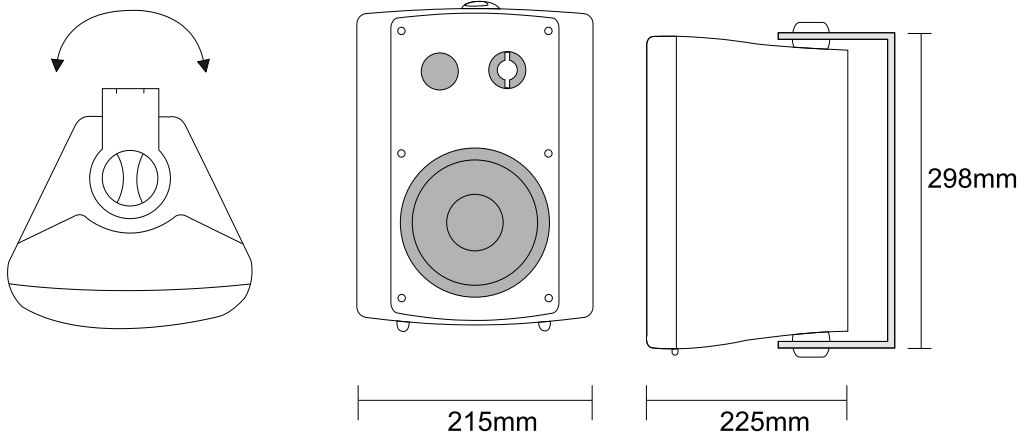

Wall Mount Speaker

T-776PW

Model	T-776PW
Power Taps @100V	5W, 10W, 20W, 40W
Power Taps @70V	2.5W, 5W, 10W, 20W, 40W
Transformer Impedance	2K Ω /1K Ω /500 Ω /250 Ω /122 Ω
Input	70V/100V/8 Ω
SPL(1W/1M)	94dB
Max. SPL (Rated W/1M)	110dB
Frequency Response (-10dB)	120-18KHz
Finish	Baffle: ABS, Black/White Grille: Steel, Black/White
Speaker Driver	6" x 1.5" x 1"
Dimensions	298 x 215 x 225mm
Weight	4.1kg
Mounting	With mounting bracket fixed by screw