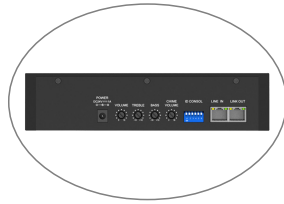

Remote Zone Paging Mic

T-328

Descriptions

The T-328 remote paging microphone works together with T-6245 mixer for remote control and announcement.

Its 6 zone selectors provide a direct control interface for use to easily control and zone paging. The alarm button will automatically activate the pre-recorded message 3 over other aux inputs. It could be power supplied by the mixer With 50 meters, while extra DC 24V power supply is needed when distance is longer.

The 2 RJ45 communication ports is used to communicate with the mixer and next paging console.

Dipswitch could be distinguished by the mixer makes 6 paging consoles work simultaneously possible.

Features

- * Zone selection
Push the switch for one zone or all zone and the zone LED turn on.
- * Announcement
After selecting the zone where to make the announcement, then keep pushing the talk button till the LED turn on, the internal chime will be heard, after that, the user could proceed with the announcement.
If the zone selected is already taken by another connected paging console, the talk LED starts blinking which means line is busy.
- * Pre-recorded message 3 remote trigger
After selecting the zones, push the alarm button to activate the pre-recorded voice message 3 broadcasting. Based on the setting of continuous and once play modes from T-6245, the accordingly activity will be taken.
- * Priority
The remote paging announcement with priority over mic1, chime and pre recorded message broadcasting.
- * Pre-recorded messages
Three different voice messages could be recorded and stored in the mixer, while each message's broadcasting time max is 3 minutes.
- * Capacity of 6 paging consoles working at the same time.