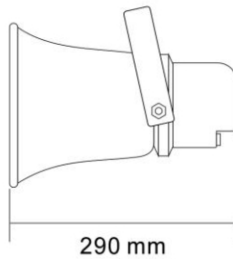

Active Horn Speaker

T-720AP

Specifications

Model	T-720AP
Rated Power	15 W(1.25A)30W(2.10A)
Impedance	8Ω
Power Input	DC12V, 2A
SPL(1W/1M)	8, 16, 24, 32 dB
Frequency Response	250-10000Hz
Finish	Baffle: ABS, White
IP Rate	IP65
Input	0 dB*, 10kΩ, RCA
Weight	2.1Kg
Mounting	With mounting bracket fixed by screw, -22 to +55 Celcius