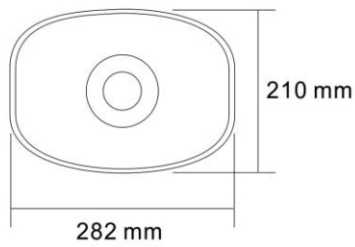

Active Horn Speaker

T-720AP

Specifications

Model	T-720AP
Rated Power	15 W(1.25A)30W(2.10A)
Impedance	8Ω
Power Input	DC12V, 2A
SPL(1W/1M)	8, 16, 24, 32 dB
Frequency Response	250-10000Hz
Finish	Baffle: ABS, White
IP Rate	IP65
Input	0 dB*, 10kΩ, RCA
Weight	2.1Kg
Mounting	With mounting bracket fixed by screw, -22 to +55 Celcius