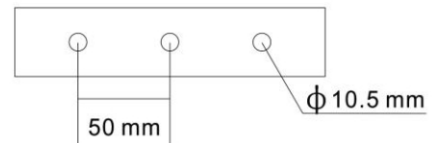

Active Horn Speaker

T-720AP

Specifications

Model	T-720AP
Rated Power	15 W(1.25A)30W(2.10A)
Impedance	8Ω
Power Input	DC12V, 2A
SPL(1W/1M)	8, 16, 24, 32 dB
Frequency Response	250-10000Hz
Finish	Baffle: ABS, White
IP Rate	IP65
Input	0 dB*, 10kΩ, RCA
Weight	2.1Kg
Mounting	With mounting bracket fixed by screw, -22 to +55 Celcius